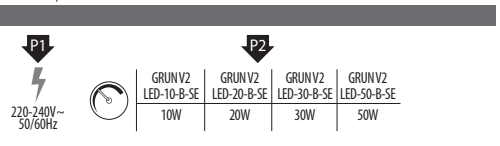

miledo

GRUN V2 LED-10-B-SE
GRUN V2 LED-20-B-SE
GRUN V2 LED-30-B-SE
GRUN V2 LED-50-B-SE

Aprisa s.r.o.
 Sadová 616,
 738 01 Frydek-Místek
 Czech Republic

EN INTENDED USE / APPLICATION
 Product designed for the use in households and for other similar general applications.