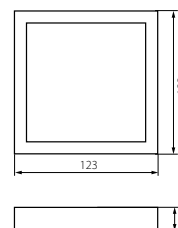

SP FRAME N 6W-S

SURFACE MOUNTING FRAME FOR SP LED

INDEX 31084
EAN 8595665310844

Plastic