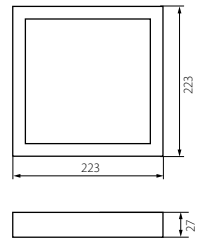

SP FRAME N 18W-R

SURFACE MOUNTING FRAME FOR SP LED

INDEX 31089
EAN 8595665310899

Plastic

SP FRAME N 18W-S

SURFACE MOUNTING FRAME FOR SP LED

INDEX 31088
EAN 8595665310882

Plastic

SP LED N 6W NW-R

DOWNLIGHT LUMINAIRE

IP **ON/OFF**

6W 4000K 390lm 20 15000h ≥15000

INDEX 31077
EAN 8595665310776

⚡ 220-240 AC/50/60 Hz
Plastic

SP LED N 6W NW-S

DOWNLIGHT LUMINAIRE

IP **ON/OFF**

6W 4000K 390lm 20 15000h ≥15000

INDEX 31075
EAN 8595665310752

⚡ 220-240 AC/50/60 Hz
Plastic

SP LED N 6W WW-R

DOWNLIGHT LUMINAIRE

IP **ON/OFF**

6W 3000K 370lm 20 15000h ≥15000

INDEX 31076
EAN 8595665310769

⚡ 220-240 AC/50/60 Hz
Plastic