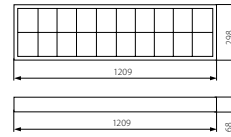

⚡ 220-240 AC/50/60 Hz
steel, steel sheet coated with aluminum foil