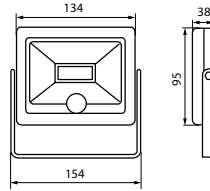

⚡ 220-240 AC/50/60 Hz
aluminum alloy, tempered glass