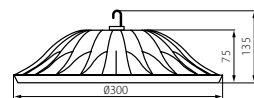

ANDO PLUG

CONNECTION CABLE

INDEX 30464
EAN 8592969304647

HIBO LED N 50W-NW

LED LIGHTING FIXTURE

INDEX 31111
EAN 8595665311117

IP

220-240 AC/50/60 Hz
aluminum alloy, glass

HIBO LED N 100W-NW

LED LIGHTING FIXTURE

INDEX 31112
EAN 8595665311124

IP

220-240 AC/50/60 Hz
aluminum alloy, glass