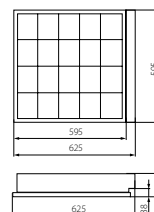

⚡ 220-240 AC/50/60 Hz
steel, steel sheet coated with aluminum foil