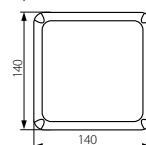

DUNO LED N15W-WW-O

LED PLAFONIER

IP **ON/OFF**

15W 3000K 1200lm 20 15000h ≥15000

INDEX 31090
EAN 8595665310905

220-240 AC/50/60 Hz
plastic

DUNO LED N24W-NW-O

LED PLAFONIER

IP **ON/OFF**

24W 4000K 2000lm 20 15000h ≥15000

INDEX 31093
EAN 8595665310936

220-240 AC/50/60 Hz
plastic

DUNO LED N24W-WW-O

LED PLAFONIER

IP **ON/OFF**

24W 3000K 2000lm 20 15000h ≥15000

INDEX 31092
EAN 8595665310929

220-240 AC/50/60 Hz
plastic

MORI LED 8W-NW

LED PLAFONIER

IP **ON/OFF**

8W 4000K 840lm 54 20000h ≥15000

INDEX 30470
EAN 8592969304708

220-240 AC/50/60 Hz
plastic