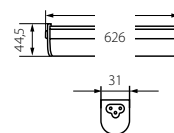

ARCHITECTURAL & TECHNICAL LUMINAIRES

ANDO 4LED 1X60

SERIES LUMINAIRE

IP
MAX 18W G13 20

INDEX 30460
EAN 8592969304609