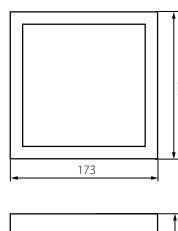

SP FRAME N 12W-S

SURFACE MOUNTING FRAME FOR SP LED

INDEX 31086
EAN 8595665310868

Plastic