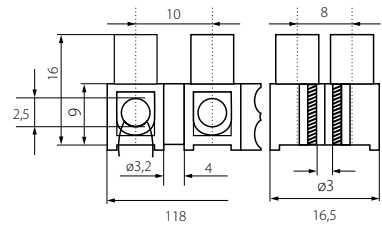

H-4MM2 PE MI N

INDEPENDENT CONNECTOR
WITH THREADED CLAMPING ELEMENTS

INDEX 31121
EAN 8595665311216