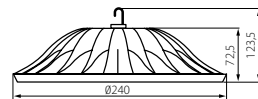

ANDO PLUG

CONNECTION CABLE

INDEX 30464
EAN 8592969304647

HIBO LED N 50W-NW

LED LIGHTING FIXTURE

INDEX 31111
EAN 8595665311117

IP

220-240 AC/50/60 Hz
aluminum alloy, glass

HIBO LED N 100W-NW

LED LIGHTING FIXTURE

INDEX 31112
EAN 8595665311124

IP

220-240 AC/50/60 Hz
aluminum alloy, glass