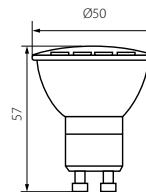

⚡ 220-240 AC/50/60 Hz  
Plastic

**GU10 LED N 4W-NW**

LED LAMP

4W GU10 4000K 300lm 15000h ≥10000

INDEX 31015  
EAN 8595665310158

⚡ 220-240 AC/50/60 Hz  
Plastic

**GU10 LED N 4W-WW**

LED LAMP