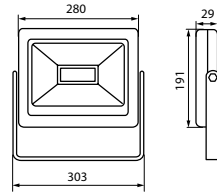

220-240 AC/50/60 Hz
aluminum alloy, tempered glass