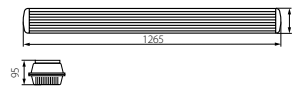

⚡ 220-240 AC/50/60 Hz
plastic, steel