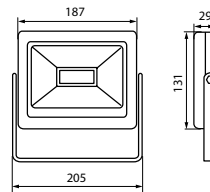

⚡ 220-240 AC/50/60 Hz
aluminum alloy, tempered glass