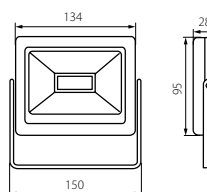

GRUN LED N-10-B

LED SMD FLOODLIGHT

INDEX 31070
EAN 8595665310707

			IP		ON/OFF
10W	4000K	700lm	65	20000h	≥15000