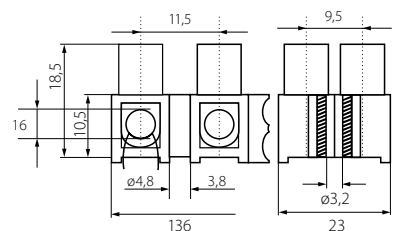

## H-10MM2 PE MI N

INDEPENDENT CONNECTOR  
WITH THREADED CLAMPING ELEMENTS

INDEX 31123  
EAN 8595665311230

**H-16MM2 PE MI N**INDEPENDENT CONNECTOR  
WITH THREADED CLAMPING ELEMENTSINDEX 31124  
EAN 8595665311247