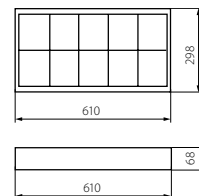

⚡ 220-240 AC/50/60 Hz
steel, steel sheet coated
with aluminum foil