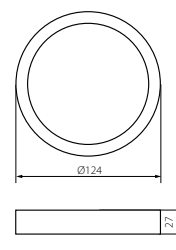

## SP FRAME N 6W-R

SURFACE MOUNTING FRAME FOR SP LED

INDEX 31085  
EAN 8595665310851

Plastic