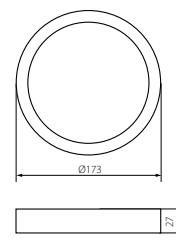

SP FRAME N 12W-R

SURFACE MOUNTING FRAME FOR SP LED

INDEX 31087
EAN 8595665310875

Plastic