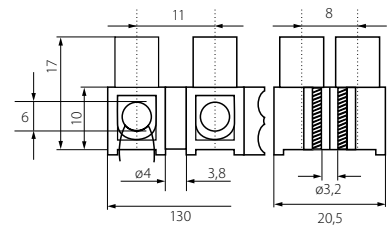

H-6MM2 PE MI N

INDEPENDENT CONNECTOR
WITH THREADED CLAMPING ELEMENTS

INDEX 31122
EAN 8595665311223