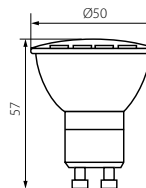

**GU10 LED N 6W-NW**

LED LAMP

6W GU10 4000K 440lm 20000h ≥15000

INDEX 31014  
EAN 8595665310141

⚡ 220-240 AC/50/60 Hz  
Plastic

**GU10 LED N 6W-WW**

LED LAMP

6W GU10 3000K 430lm 20000h ≥15000