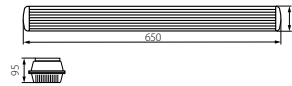

⚡ 220-240 AC/50/60 Hz
plastic, steel