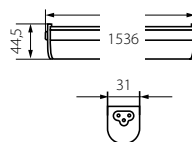

ANDO 4LED 1X150

SERIES LUMINAIRE

IP
MAX 59W G13 20

INDEX 30462
EAN 8592969304623