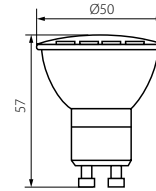

GU10 LED N 6W-WW

LED LAMP

6W GU10 3000K 430lm 20000h ≥15000

INDEX 31010
EAN 8595665310103

220-240 AC/50/60 Hz
Plastic

GU10 LED N 8W-CW

LED LAMP

8W GU10 5300K 580lm 15000h ≥15000

INDEX 31041
EAN 8595665310417

220-240 AC/50/60 Hz
Plastic

GU10 LED N 8W-WW

LED LAMP

8W GU10 3000K 580lm 15000h ≥15000

INDEX 31040
EAN 8595665310400

220-240 AC/50/60 Hz
Plastic