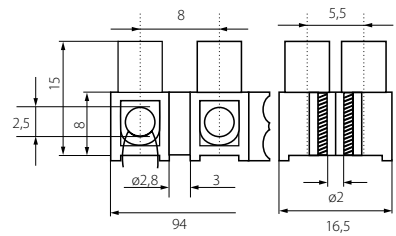

## H-2.5MM2 PE MI N

INDEPENDENT CONNECTOR  
WITH THREADED CLAMPING ELEMENTS

INDEX 31120  
EAN 8595665311209