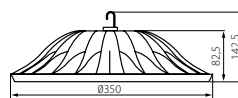

**HIBO LED N 150W-NW**

LED LIGHTING FIXTURE

INDEX 31113  
EAN 8595665311131

			<b>IP</b>		<b>ON/OFF</b>
150W	4000K	13500lm	65	25000h	≥20000

⚡ 220-240 AC/50/60 Hz  
aluminum alloy, glass

**HIBO LED N 200W-NW**