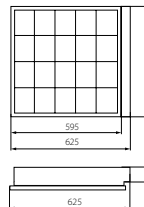

⚡ 220-240 AC/50/60 Hz
steel, steel sheet coated with aluminum foil