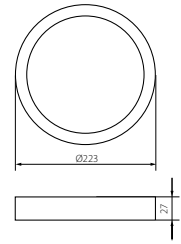

## SP FRAME N 12W-S

SURFACE MOUNTING FRAME FOR SP LED

INDEX 31086  
EAN 8595665310868

Plastic

**SP FRAME N 18W-R**

SURFACE MOUNTING FRAME FOR SP LED

INDEX 31089  
EAN 8595665310899

Plastic