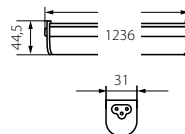

ANDO 4LED 1X120

SERIES LUMINAIRE

IP
MAX 36W G13 20

INDEX 30461
EAN 8592969304616