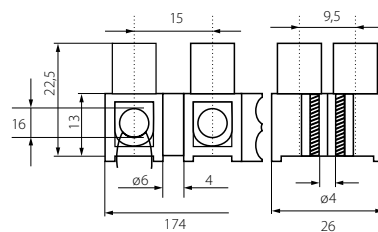

## H-10MM2 PE MI N

INDEPENDENT CONNECTOR  
WITH THREADED CLAMPING ELEMENTS

INDEX 31123  
EAN 8595665311230

**H-16MM2 PE MI N**INDEPENDENT CONNECTOR  
WITH THREADED CLAMPING ELEMENTSINDEX 31124  
EAN 8595665311247