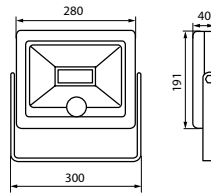

220-240 AC/50/60 Hz
aluminum alloy, tempered glass