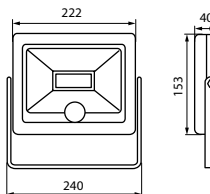

⚡ 220-240 AC/50/60 Hz
aluminum alloy, tempered glass