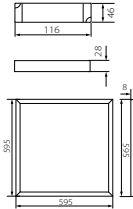

220-240 AC/50/60 Hz
aluminum, plastic