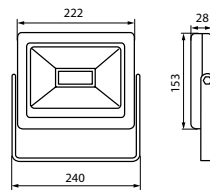

⚡ 220-240 AC/50/60 Hz
aluminum alloy, tempered glass