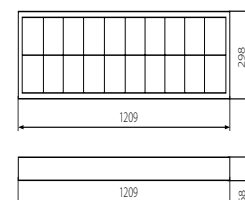

⚡ 220-240 AC/50/60 Hz
steel, steel sheet coated
with aluminum foil