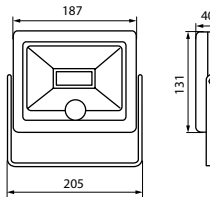

⚡ 220-240 AC/50/60 Hz
aluminum alloy, tempered glass