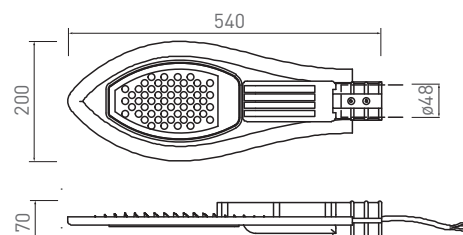

PARKER

LD-PARK30W-40

LD-PARK50W-40

					
LD-PARK30W-40	30 W	3000 lm	680 g	5902801241895	
LD-PARK50W-40	50 W	5000 lm	1270 g	5902801241925	

LD-PARK30W-40

LD-PARK50W-40