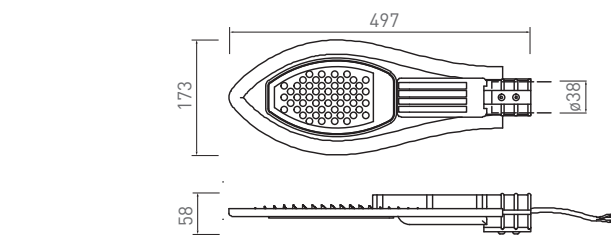

LD-PARK30W-40	30 W	3000 lm	680 g	5902801241895	
LD-PARK50W-40	50 W	5000 lm	1270 g	5902801241925	

LD-PARK30W-40