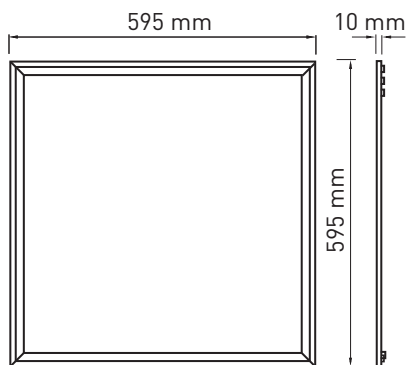

GT-PAL40W60-NB